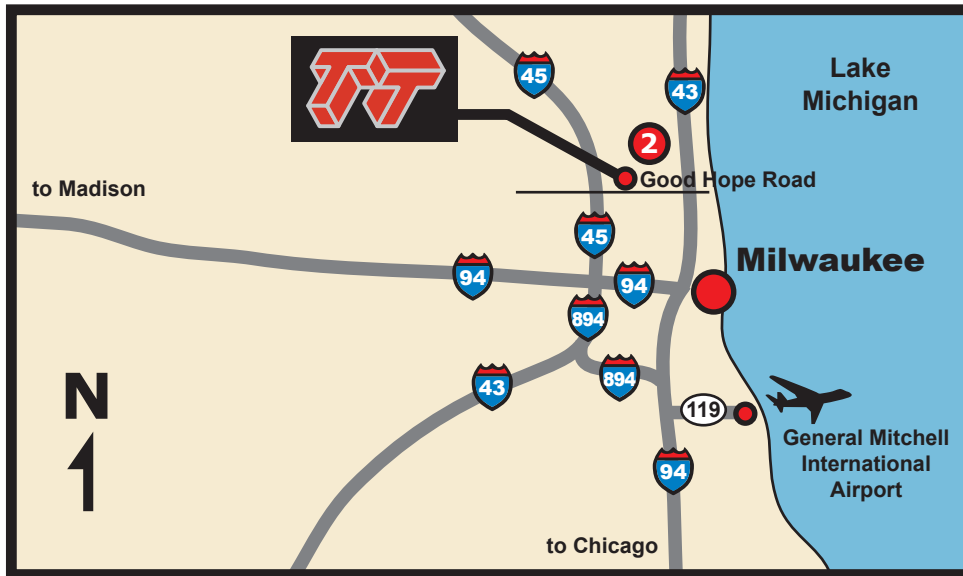

MAP & DRIVING DIRECTIONS

Triangle Tool Corporation
8609 W. Port Avenue
Milwaukee, WI 53224 USA

Shipping Hours
Mon-Fri: 7am to 10pm

Phone: (414) 357-7117
Fax: (414) 357-7610
E-Mail: sales@ttool.net

Triangle Tool Corporation

Driving Directions From General Mitchell International Airport (30 Minutes)

- Exit Airport West (119)
- Exit Right (94W)
- Continue North past Milwaukee
- Exit Right on Good Hope Road
- Left on Good Hope Road (West)
- Right on N 76th Street (North)
- Left on W. Bradley Road (West)
- Left on 86th Street (South)

86th Street Elbows Right and becomes W. Port Avenue

Triangle Tool is on the Left

Hotel (1)
Comfort Suites Park Place
10831 W. Park Place
Milwaukee, WI 53224
Tel: (414) 979-0250

Hotel (2)
Courtyard by Marriott
5200 West Brown Deer Road
Brown Deer, WI 53223
Tel: (414) 355-7500